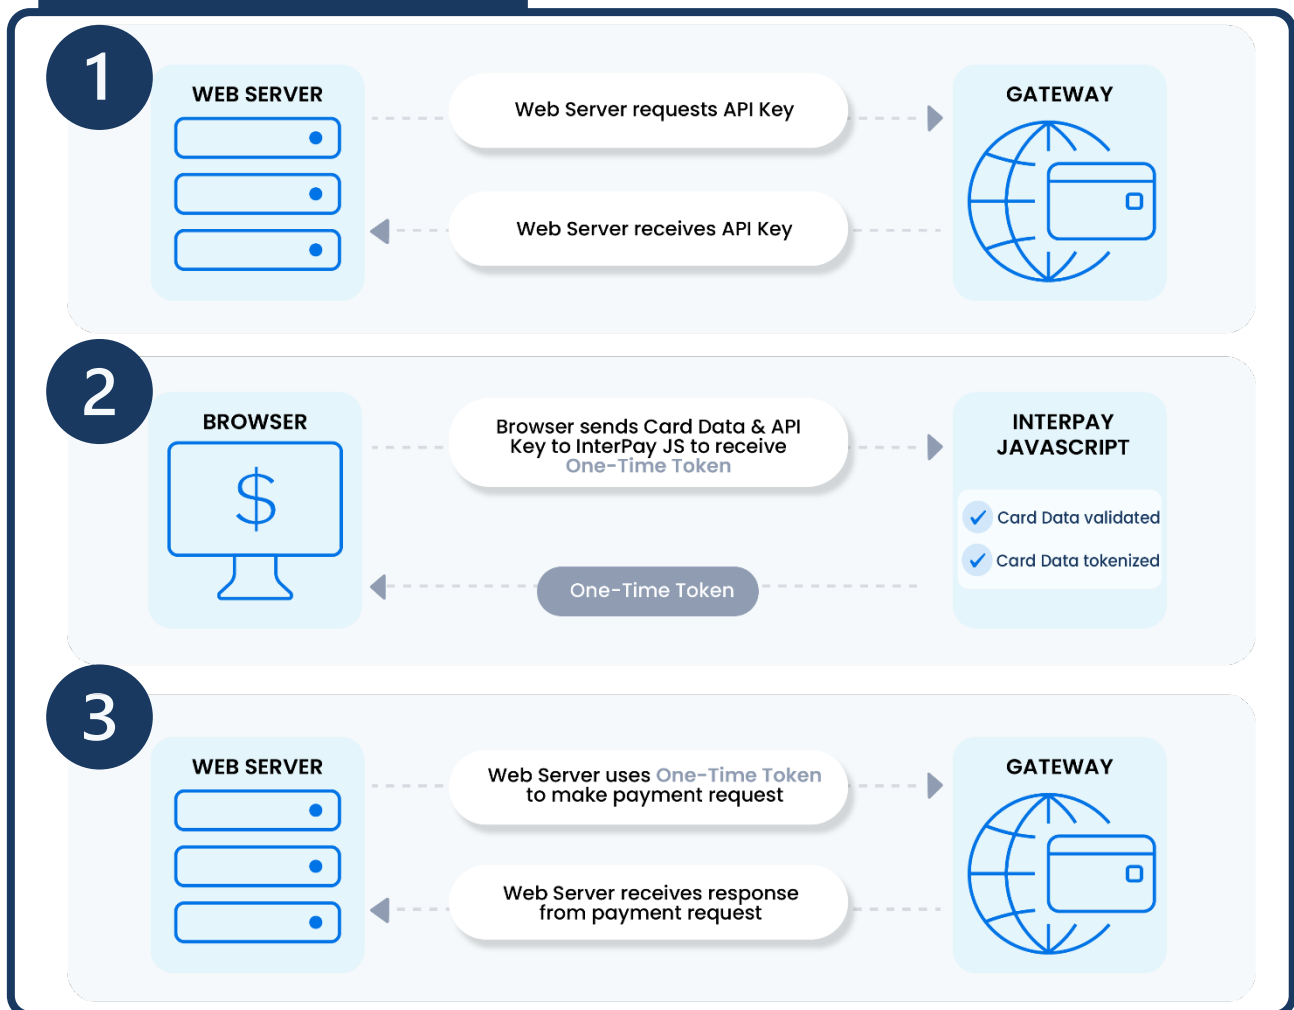

OUR NEWEST INTEGRATION METHOD

Embedded Tokenization

AN INTEGRATION METHOD THAT GIVES YOU **COMPLETE CONTROL** OF YOUR USERS EXPERIENCE WHILE STAYING **OUTSIDE OF PCI SCOPE**

✓ Card data stays in browser, without touching your Server

✓ User stays on your page

✓ Control the payment flow

✓ Maintain full control of your UI/UX

HOW IT WORKS

[VISIT DOCS.SPORTSPAY.COM](https://docs.sportspay.com) FOR DOCUMENTATION